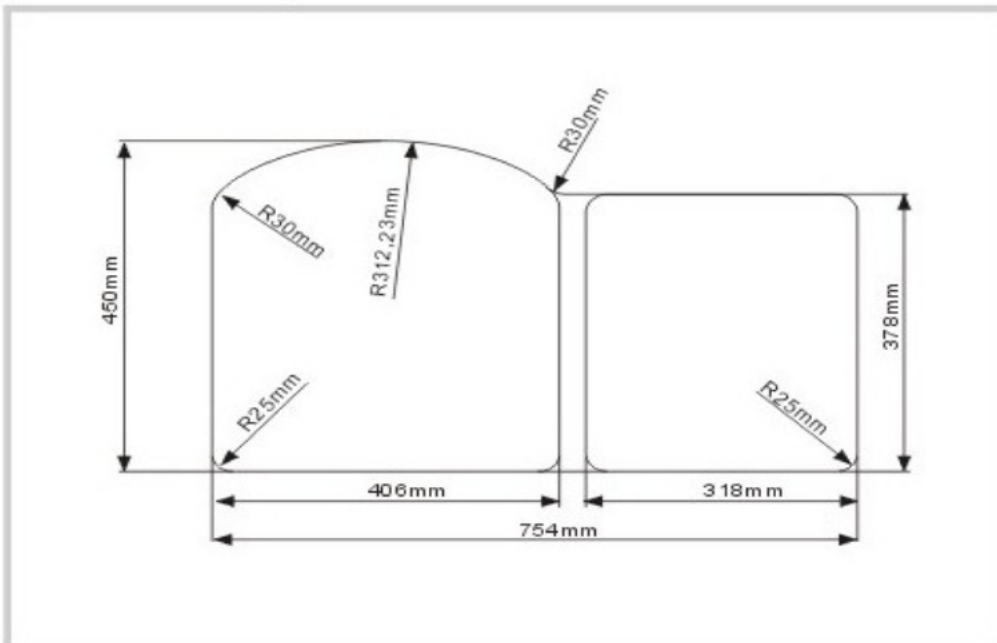

# AFA Sink Series

Model: **AF - U3220DRG**

Stainless steel under counter kitchen sink  
 16 gauge, 304 , 18/8 stainless steel  
 Under counter top installation  
 1" radius curved corners / easy cleaning  
 Single punch construction, no welding spots  
 Modern design, 33" box recommended  
 Standard 3 1/2" strainers included  
 Accessories for installation included  
 Real ceramic anti bacterial undercoating  
 Full size rubber sound deadening pad installed

## Cut-out Template

## Detail Dimensions