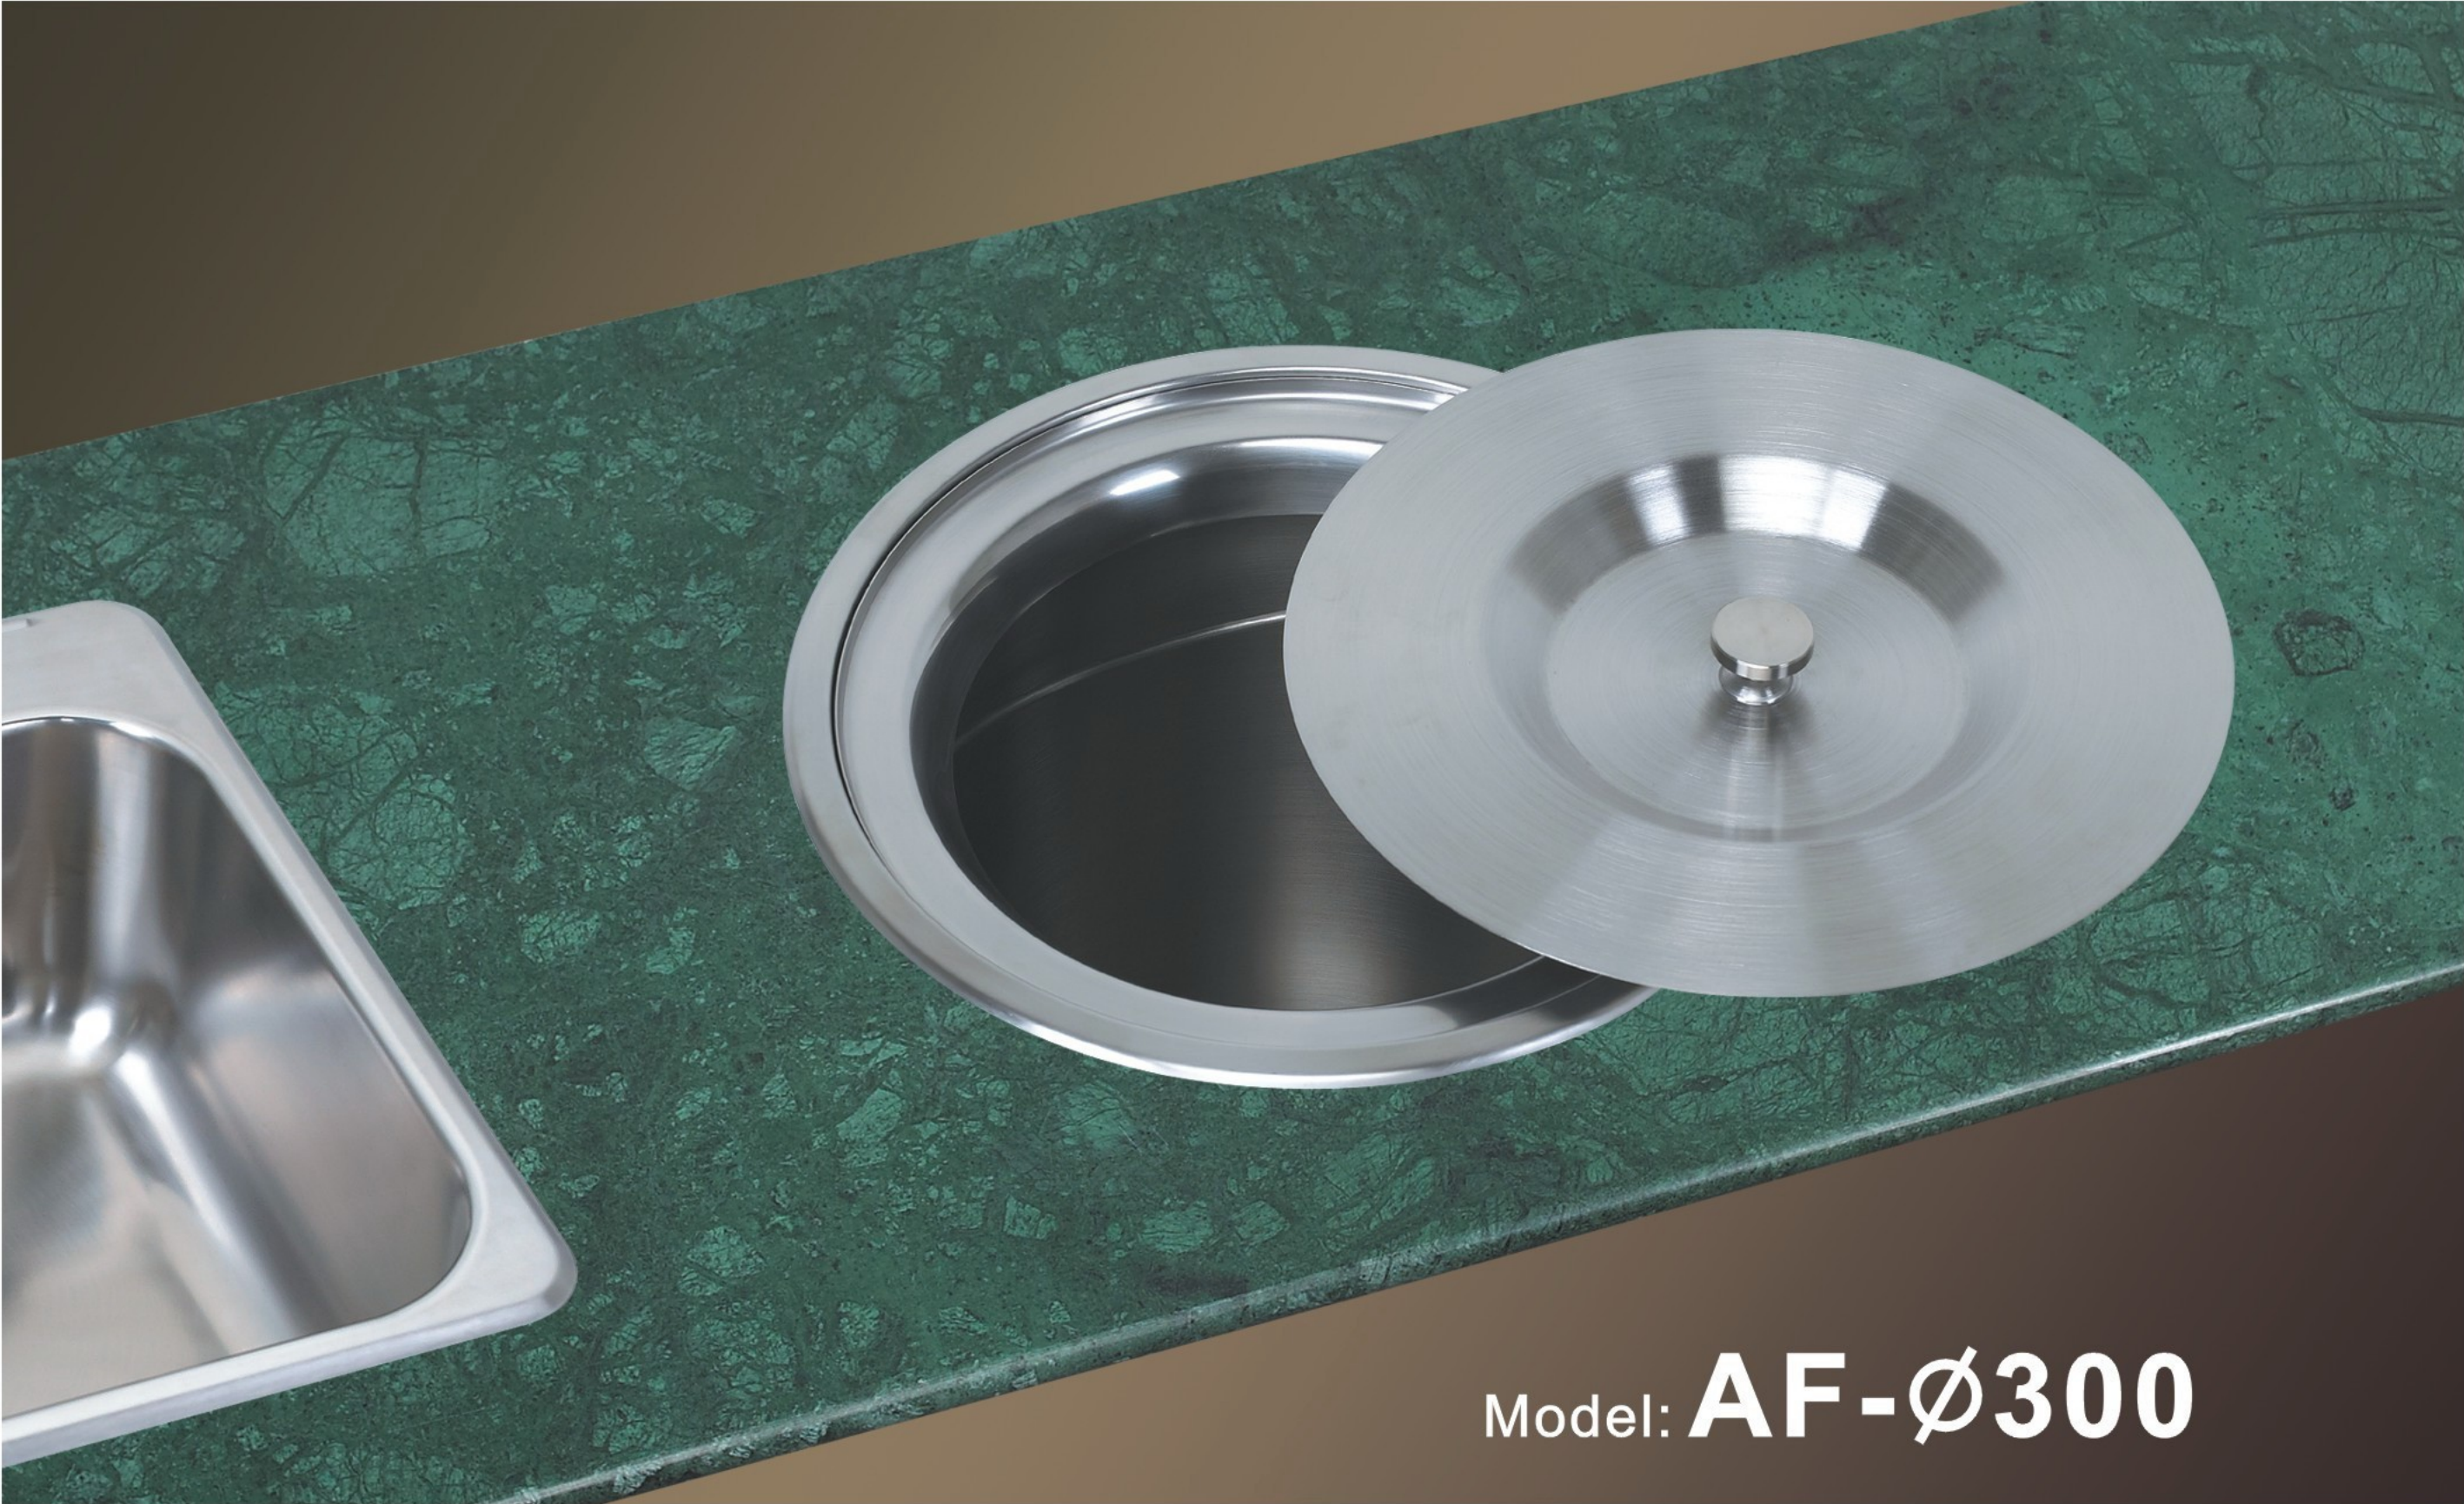

AFA Sink Series

Model: **AF-Ø300**

Stainless Steel waste basket
20 gauge , 304 , 18/8 Stainless Steel
Surface flash to the counter installation , optional free standing
Limited Lifetime Warranty

Vertical Picture

Detail Dimensions